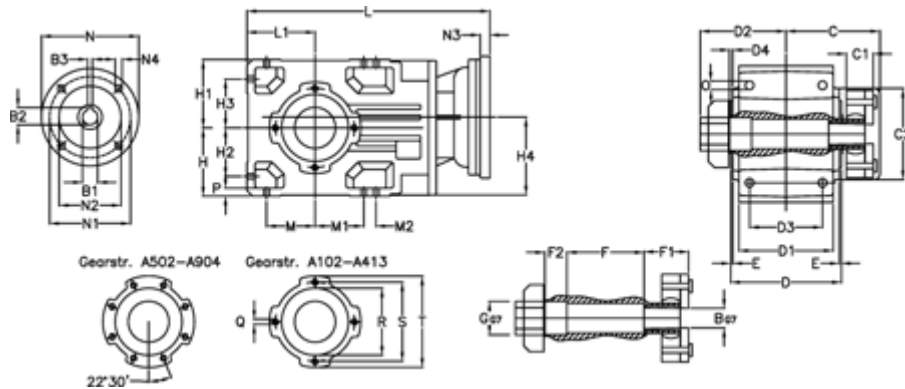

Article number: 296003539326425

Description: Bevel helical gearbox
A353QF40-393,2-P71B5

Measures

B = 40	D1 = 166	F2 = 53	L = 417.0	N3 = 4,5
B1 = 14	D2 = 80	G = 42	L1 = 100	N4 = M8x16
B2 = 16.3	D3 = 135	GA = 43	M = 73.0	O = 12.0
B3 = 5	d4 = 5.0	H = 100	M1 = 73.0	P = 11
C = 70.0	Description = A353 QF-xx P71 B5	H1 = 100	M2 = 11	Q = M10x17
C1 = 24	E = 3.5	H2 = 73.0	N = 160	R = 110
C2 = 90.0	F = 12.0	H3 = 73.0	N1 = 130	S = 130
D = 173	F1 = 48.0	H4 = 114.0	N2 = 110	T = 150